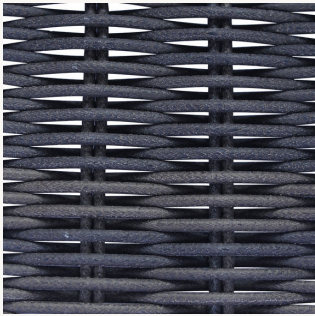

6 mm Nigerian
Satin Wood
Twisted

6 mm Offwhite
Twisted

7 mm Cordial Gray

4.8 mm kubu
Twisted

10 mm Flash
Espresso

7 mm Mocha
Cream

Polyrod

3mm Deep Amazon

3mm Classic White

3mm black

3mm Golden Black

3mm Red Pine

3mm Kubu

Rope

Cordial Light gray
53 mm

Cordial dark gray
15.5 mm