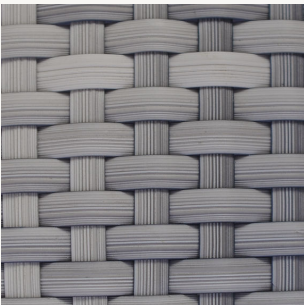

Polypeel

7mm Antique Honey

7mm Solid White

7mm White washed

7mm Moccacino

7mm Pearl

7mm Prussian Dark Bronze

7mm Dark Gray

7mm Dark Brown

7mm Chocolate Brown

7mm Black Leather Effect

MATERIALS

Polystrap

4.8 mm Slate gray
Twisted

6 mm mm Brown
Oak Twisted

4.8 mm Tropical
Twisted

6 mm Nigerian
Satin Wood
Twisted

6 mm Offwhite
Twisted

7 mm Cordial Gray

4.8 mm kubu
Twisted

10 mm Flash
Espresso

7 mm Mocha
Cream

Polyrod

3mm Deep Amazon